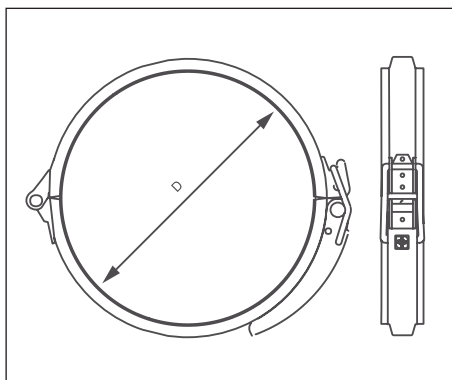

Heavy Lever Lock Rings

Code LLH

Dimensional specifications are given in the table below

Dimensional Specifications

PRODUCT CODE	D mm
LLH100	100
LLH125	125
LLH150	150
LLH180	180
LLH200	200
LLH225	225
LLH250	250
LLH275	275
LLH300	300
LLH350	350
LLH400	400
LLH450	450

Material

Galvanised steel, hinged, with rubber seal and quick release lever lock

Sizes

100mm to 450mm diameter