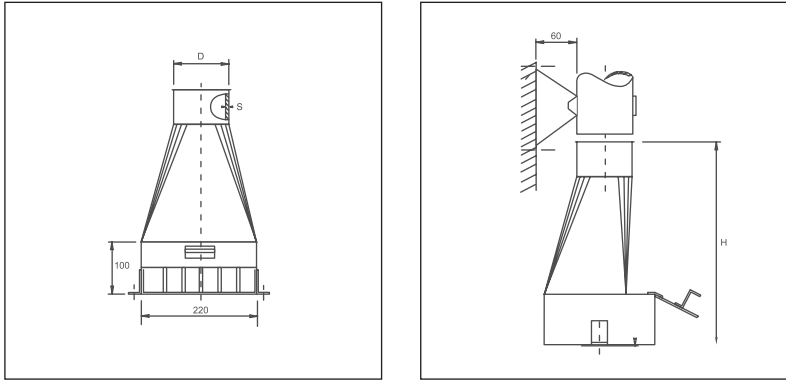

Floor Sweeps

Code FS

Material

0.9mm galvanised steel
Supplied with grill

Sizes

Available in 100mm, 125mm and 150mm

Dimensional Specifications

PRODUCT CODE	Inside diameter D mm	Housing thickness S mm	Overall Height H mm	Weight kg
FS100	100	0.9	390	1.5
FS125	125	0.9	390	2.0
FS150	150	0.9	390	3.0